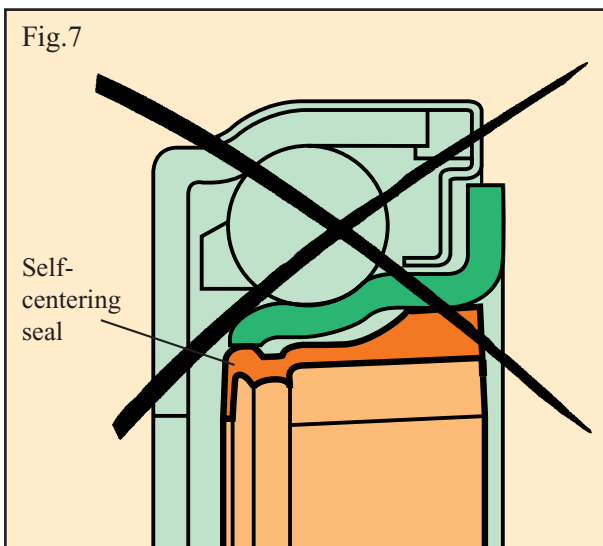

2. Remove the old clutch release bearing in line with the vehicle manufacturer's instructions.

3. Check the general condition of the clutch assembly ; look particularly for any sign of oil leaking from the gearbox into the bell housing. Excessive oil contamination of the clutch's driven disc will result in a slipping clutch. The gearbox input shaft and the release bearing guide tube should be clean and free of any obvious damage or significant wear.

4. Check the clutch release fork for signs significant wear, cracking or bending at the main pivot point and where it engages with the release bearing.

Any worn or damaged components or any oil leaks should be renewed or rectified before fitting the new release bearing.

5. Compare the basic dimension of the new and old bearings. Just to make sure you have the correct SKF clutch release bearing for the vehicle.

6. Check with the vehicle manufacturer's recommendations and if appropriate, very lightly grease the fork pivot points and the bore of the sleeve.

7. Fit the bearing assembly on the guide tube and latch in to the clutch release fork.

8. Check the release slides freely and is without excessive play.

9. Refit the engine or gearbox, as appropriate, in line with the vehicle manufacturer's recommended procedure.

10. Adjust the clutch release mechanism in-line with the vehicle manufacturer's recommendations.

Important : for optimal operation, it is advisable to preload the SKF clutch release bearing with 35 to 80 N.

Note : we do not recommend disassemble the SKF clutch release bearing.

However, if you disassemble the SKF clutch release bearing, you must take care on reassembly that the seal sleeve is correctly positioned (see figures 7 and 8). First, fit the seal sleeve to the inner ring of the bearing. Then, reintroduce the sleeve assembly, ensuring that the correct interlock position is achieved, as shown in figure 8.