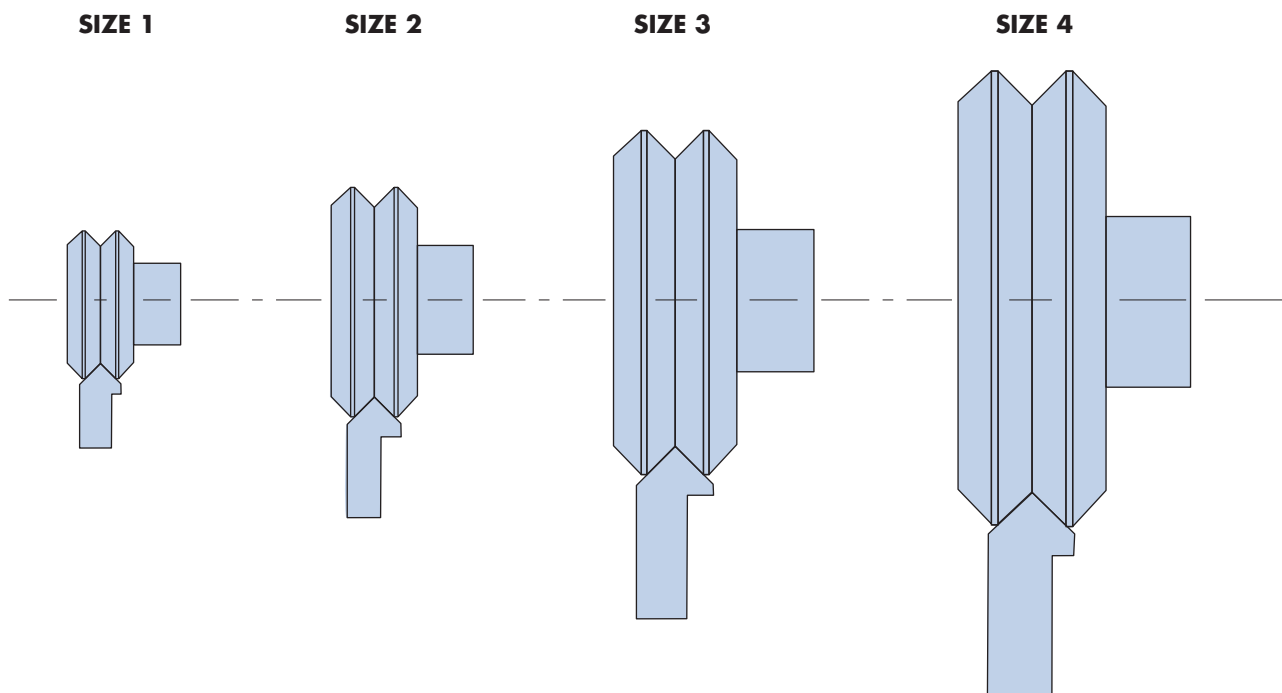

Full Size Drawings

Selection of the appropriate size wheel/track for a given application is often made initially by reference to the physical size of the product as opposed to load capacity.

These full size sections will help with the selection process prior to checking the load/life which can be checked on pages 4 & 5.

Full size drawing for size '4XL' wheel available on request.

Please refer to the full DualVee® catalogue for other size options, accessories & Load/Life details

For further information on HepcoMotion® products please request our leaflet 'FPL' or visit www.HepcoMotion.com